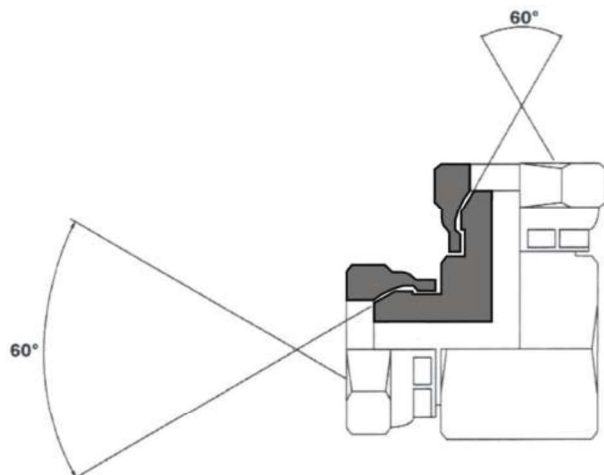

# BSP SWIVEL FEMALE X BSP SWIVEL FEMALE 90° COMPACT FABRICATED

PART NUMBER	DESCRIPTION	HEX	A	B1	B2	C1	C2	C3
X20F/2	1/8 BSP X 1/8 BSP							
X20F/4	1/4 BSP X 1/4 BSP							
X20F/4-6	1/4 BSP X 3/8 BSP							
X20F/6	3/8 BSP X 3/8 BSP							
X20F/8	1/2 BSP X 1/2 BSP							
X20F/10	5/8 BSP X 5/8 BSP							
X20F/12	3/4 BSP X 3/4 BSP							
X20F/12-16	3/4 BSP X 1 BSP							
X20F/16	1 BSP X 1 BSP							
X20F/20	1 1/4 BSP X 1 1/4 BSP							
X20F/24	1 1/2 BSP X 1 1/2 BSP							
X20F/32	2 BSP X 2 BSP							

Further information on other sizes is available on request and all dimensions are in millimetres