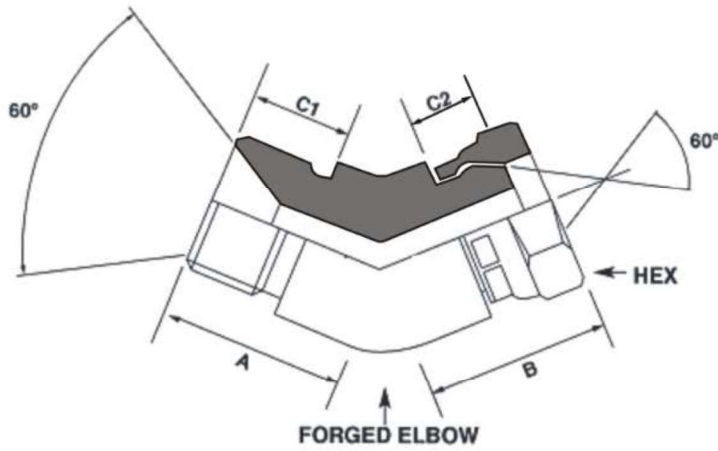

BSP MALE X BSP SWIVEL FEMALE 45° COMPACT

PART NUMBER	DESCRIPTION	HEX	A	B1	B2	C1	C2	C3
X11/45-2	1/8 BSP X 1/8 BSP							
X11/45-4	1/4 BSP X 1/4 BSP	19.00	30.00	30.00		11.00	11.94	
X11/45-6	3/8 BSP X 3/8 BSP	22.00	30.00	30.00		12.70	13.21	
X11/45-8	1/2 BSP X 1/2 BSP	27.00	34.00	34.00		15.24	14.22	
X11/45-10	5/8 BSP X 5/8 BSP	30.00	37.50	37.50		16.00	14.73	
X11/45-12	3/4 BSP X 3/4 BSP	32.00	37.50	37.50		17.00	14.73	
X11/45-16	1 BSP X 1 BSP	41.00	46.00	46.00		19.05	16.76	

Further information on other sizes is available on request and all dimensions are in millimetres